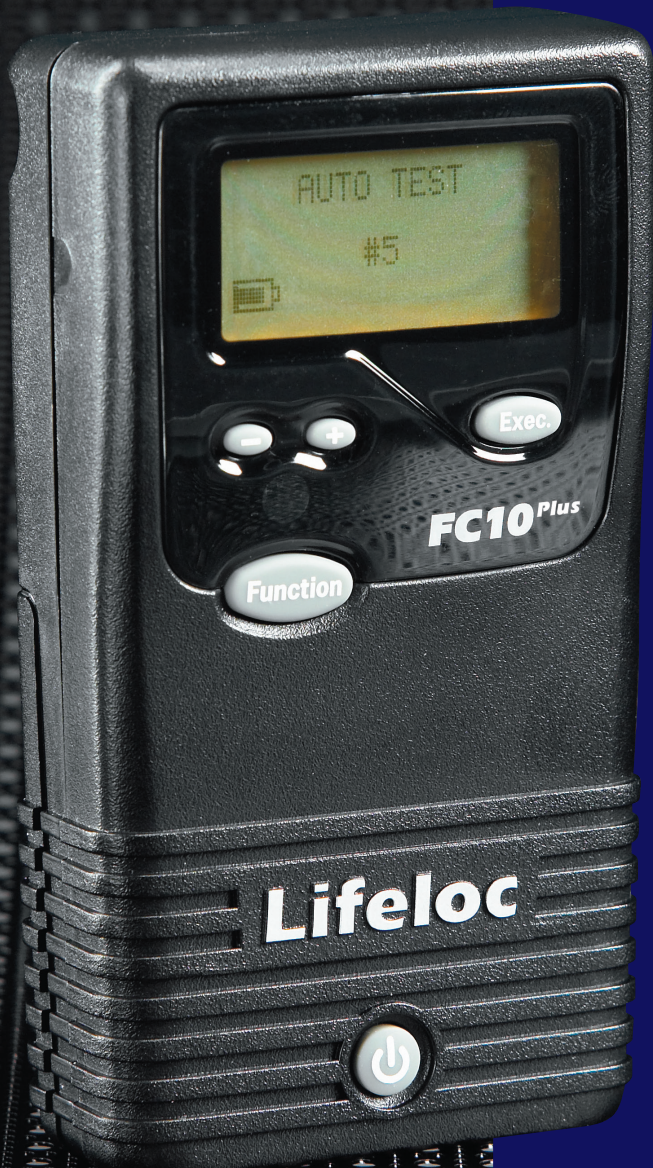

Lifeloc

Professional Breath Alcohol Tester

Unlock the power of the FC10^{Plus} portable breath alcohol tester, a precision instrument providing you with the fastest most reliable results.

Lifeloc FC10^{Plus}

**All of Lifeloc's Breath Alcohol Testers
are DOT/NHTSA approved.**

Product Innovation

- Menu Driven Software
 - Easily guides users through the testing process
- Visual & Audible Cues
 - Displays Breath Flow & Alcohol Curve
 - Audible prompts to ensure proper test taking
- Breath Pressure Sensor
 - Test will not activate until subject begins blowing
 - Additional security against an uncooperative subject
- Security Features
 - Password Protection prevents unauthorized changing of calibration and/or user settings
 - User selectable Calibration/Cal Check Lockout
 - Lockout available by time or number of tests
- AlcoMark® Software Compatible
- 100 Test Memory

Precision Instrument

- Full Sized Platinum Fuel Cell with lifetime warranty
 - Superior accuracy and long life
 - Alcohol specific
- Double Pump Sampling System
 - Unsurpassed Passive Testing
 - Perfect for open containers
 - Rapid multiple subject testing
- Rapid & Repeatable Test Taking
 - Immediate response on negative, <10 seconds on positive tests
 - Immediate recovery on negative, <30 seconds on positive tests
- Best In Class Operating Temperature
 - 0-55°C or 32-130°F

Ease of Use

- User Selectable Test Modes
 - Auto, Manual and Passive options
 - Passive can be turned on or off
- Dual Trigger Modes
 - End of Breath: test taken at end of breath sample
 - Precise Volume: test taken after detecting 1.5L of breath
- Large Backlit LCD Display
 - Excellent day or night visibility
 - Full 64 character display
 - Easy to understand prompts with full text alerts
 - Power saving Auto Shut-off
- Sturdy & Rugged Design
 - Optional rubber grip protects the unit from damage
 - Fits securely in your hand, small enough to fit in a shirt pocket